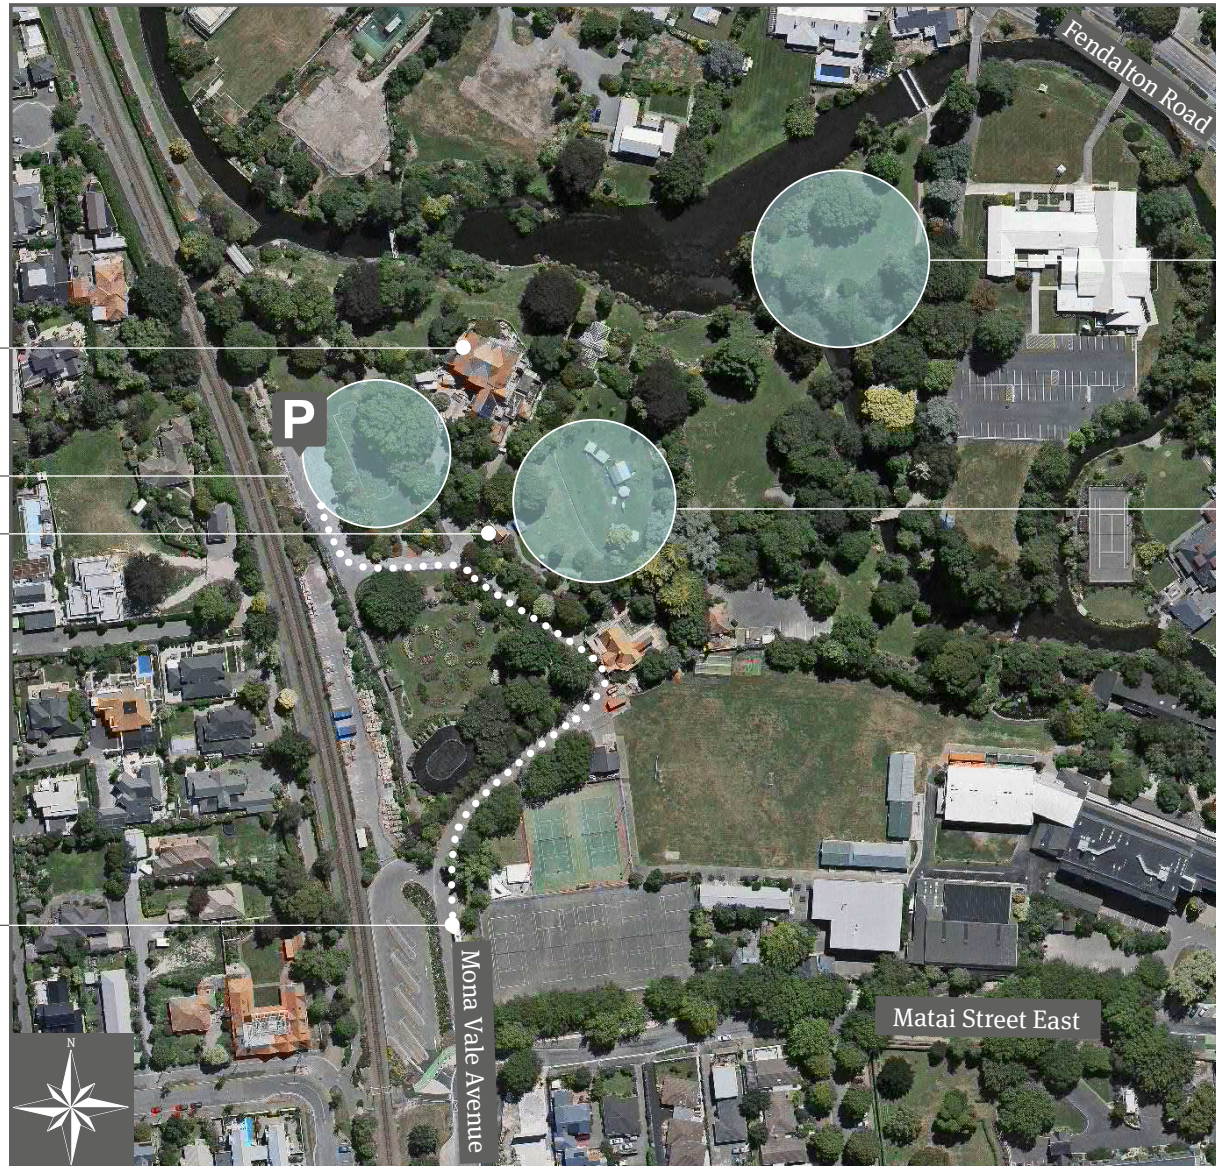

Three bookable sites available
Ferry Road, Waltham, Christchurch 8062

Bluebird Lawn
100 people

Back Lawn
150 people

Glasshouse

Front Lawn
30 people

Vehicle access

Millbrook Reserve

One bookable site available

Helmores Lane, Merivale, Christchurch 8014

Vehicle access

Millbrook Pergola
50 people

Risingholme Park

Four bookable sites available
Opawa, Christchurch 8023

Woodham Park

Three bookable sites available
Woodham Road, Linwood, Christchurch 8062

Mona Vale

Three bookable sites available
Fendalton, Christchurch 8011

Homestead

The Lily Pond

75 people

Vehicle access

Mill Stream Lawn

100 people

Mound Lawn

150 people